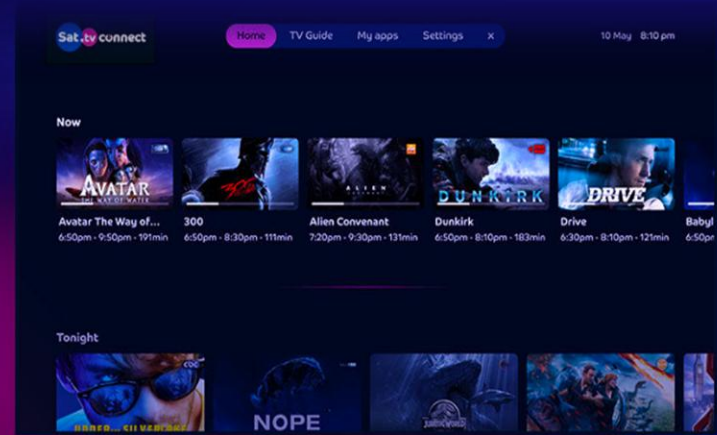

# Sat.tv connect

Launched in October

-  Custom UI/UX design
-  HbbTV app developed with Dana Framework
-  Administration console
-  Backend and platform operated by Wiztivi
-  Deployed on Hotbird 13E & Eutelsat 7/8W
-  Compliant with DVB-I Service discovery feature