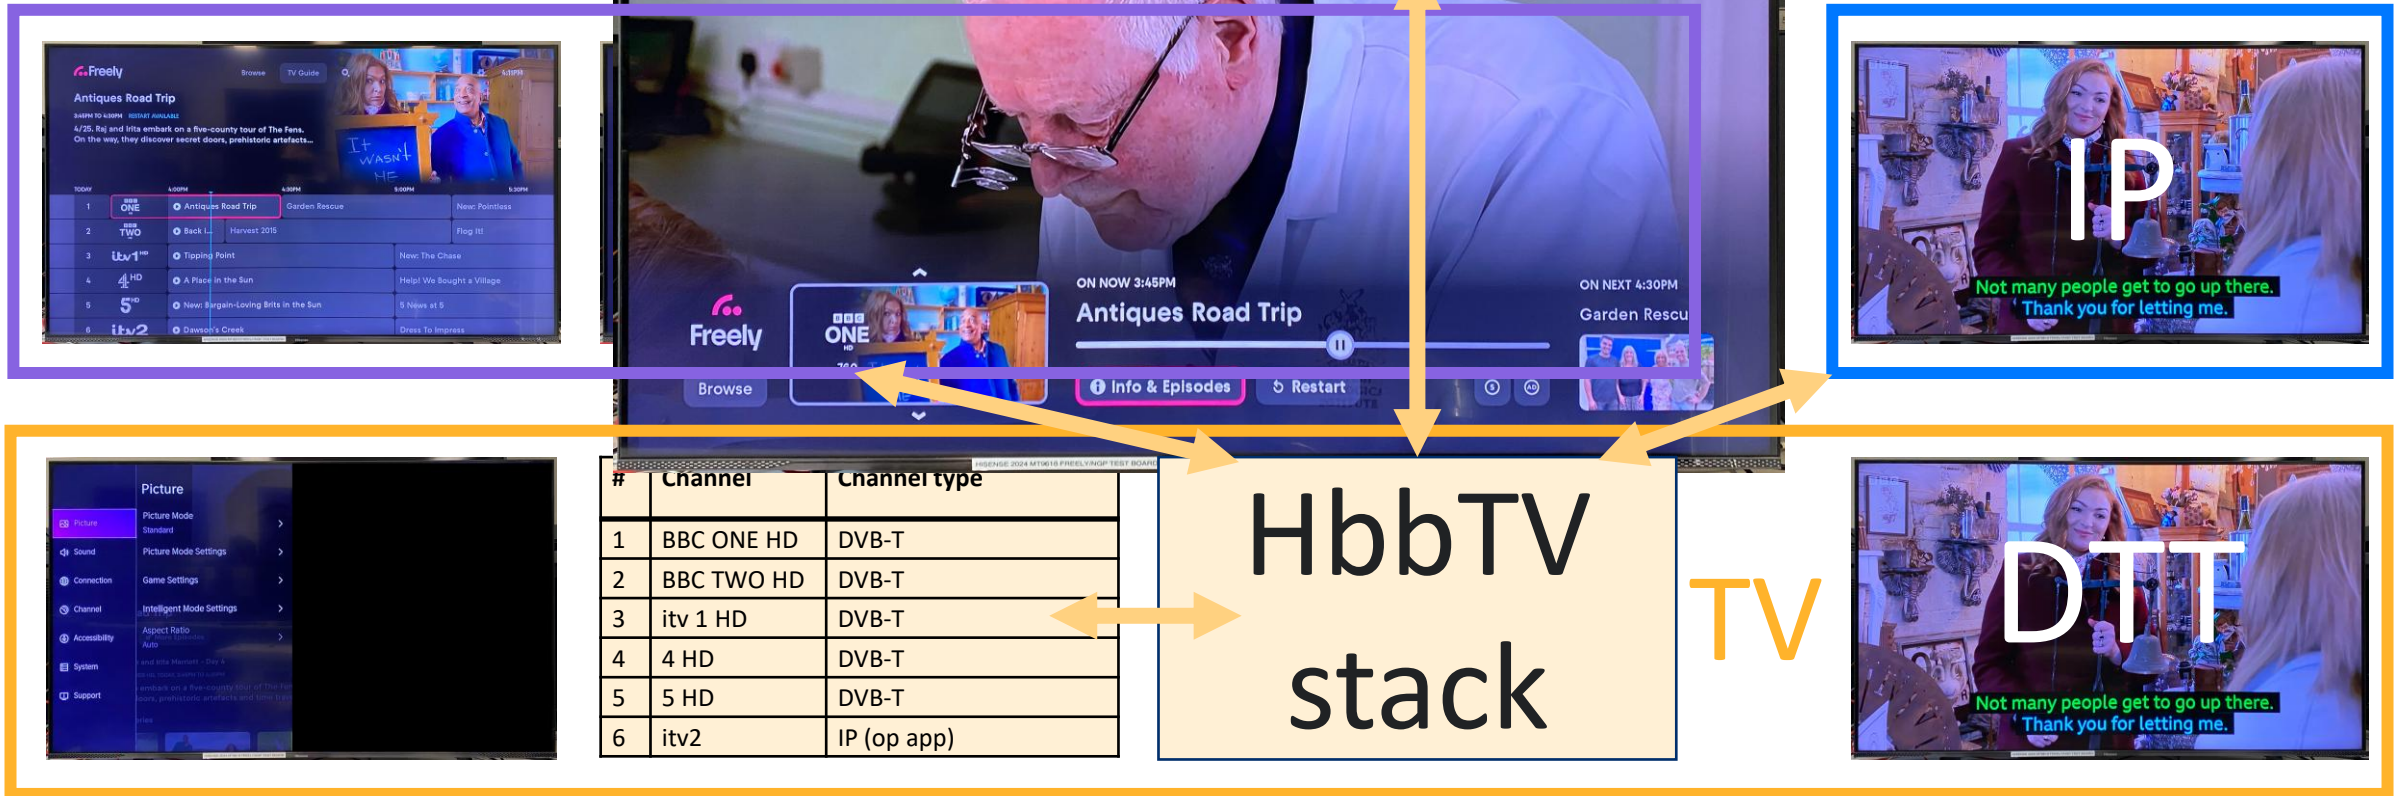

IP Linear Channels with an HbbTV Operator Application

14 November 2024 · Chris Poole

BBC
RESEARCH &
DEVELOPMENT

HbbTV
Op-app

Regular
HbbTV app

Op-app
TV player

HbbTV

Op-app

Regular
HbbTV app

Op-app
TV player

1. TV manages
whole channel list

#	Channel	Channel type
1	BBC ONE HD	DVB-T
2	BBC TWO HD	DVB-T
3	itv 1 HD	DVB-T
4	4 HD	DVB-T
5	5 HD	DVB-T
6	itv2	IP (op app)

HbbTV
stack

TV

HbbTV
Op-app

Regular
HbbTV app

Op-app
TV player

2. Red button
apps for IP as well
as DTT channels

#	Channel	Technology
1		
2	BBC TWO HD	DVB-T
3	itv 1 HD	DVB-T
4	4 HD	DVB-T
5	5 HD	DVB-T
6	itv2	IP (op app)

HbbTV
stack

TV

3. Op app presents IP linear channels

- Channel provider integration
- Can evolve over time
- Fast channel change
- Works with red button apps
- Fully featured player

- DVB DASH
- CDN failover
- Access services
- Authorisation
- DRM
- Ad insertion
- Telemetry