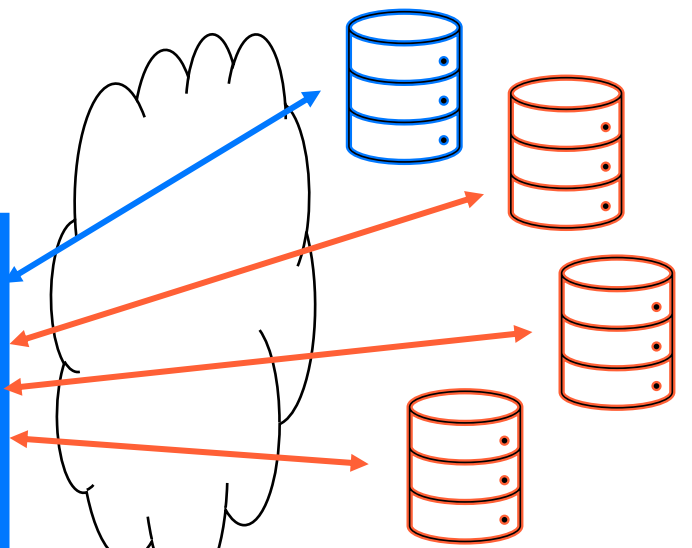

TV

3. Op app presents IP linear channels

- Channel provider integration
- Can evolve over time
- Fast channel change
- Works with red button apps
- Fully featured player

- DVB DASH
- CDN failover
- Access services
- Authorisation
- DRM
- Ad insertion
- Telemetry

Op-app
TV player

4	4 HD	DVB-T
5	5 HD	DVB-T
6	itv2	IP (op app)

Op-app main

Op-app video

Telemetry

#	Channel	Channel type
1	BBC ONE HD	DVB-T
2	BBC TWO HD	DVB-T
3	itv 1 HD	DVB-T
4	4 HD	DVB-T
5	5 HD	DVB-T
6	itv2	IP (op app)

DASH media / CDN

DVB-T

TV

Conclusion

- HbbTV provides an **open standard solution**, giving users a seamless IP linear channel experience **matching or exceeding broadcast**, which can be **evolved over time**