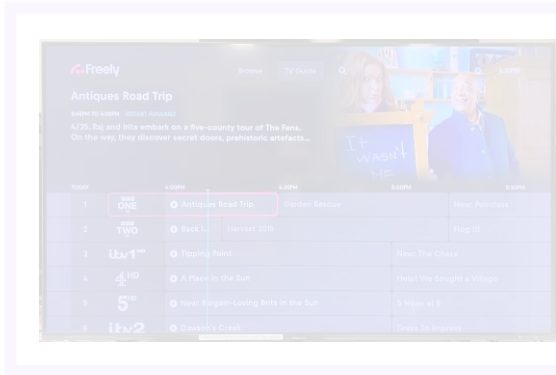

Regular
HbbTV app

Op-app
TV player

1. TV manages
whole channel list

#	Channel	Channel type
1	BBC ONE HD	DVB-T
2	BBC TWO HD	DVB-T
3	itv 1 HD	DVB-T
4	4 HD	DVB-T
5	5 HD	DVB-T
6	itv2	IP (op app)

HbbTV
stack

TV

HbbTV
Op-app

Regular
HbbTV app

Op-app
TV player

2. Red button
apps for IP as well
as DTT channels

#	Channel	Technology
1		
2	BBC TWO HD	DVB-T
3	itv 1 HD	DVB-T
4	4 HD	DVB-T
5	5 HD	DVB-T
6	itv2	IP (op app)

HbbTV
stack

TV

3. Op app presents IP linear channels

- Channel provider integration
- Can evolve over time
- Fast channel change
- Works with red button apps
- Fully featured player

- DVB DASH
- CDN failover
- Access services
- Authorisation
- DRM
- Ad insertion
- Telemetry