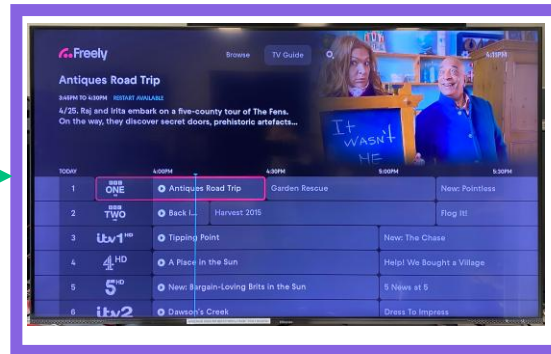

Op-app main

Op-app video

Telemetry

#	Channel	Channel type
1	BBC ONE HD	DVB-T
2	BBC TWO HD	DVB-T
3	itv 1 HD	DVB-T
4	4 HD	DVB-T
5	5 HD	DVB-T
6	itv2	IP (op app)