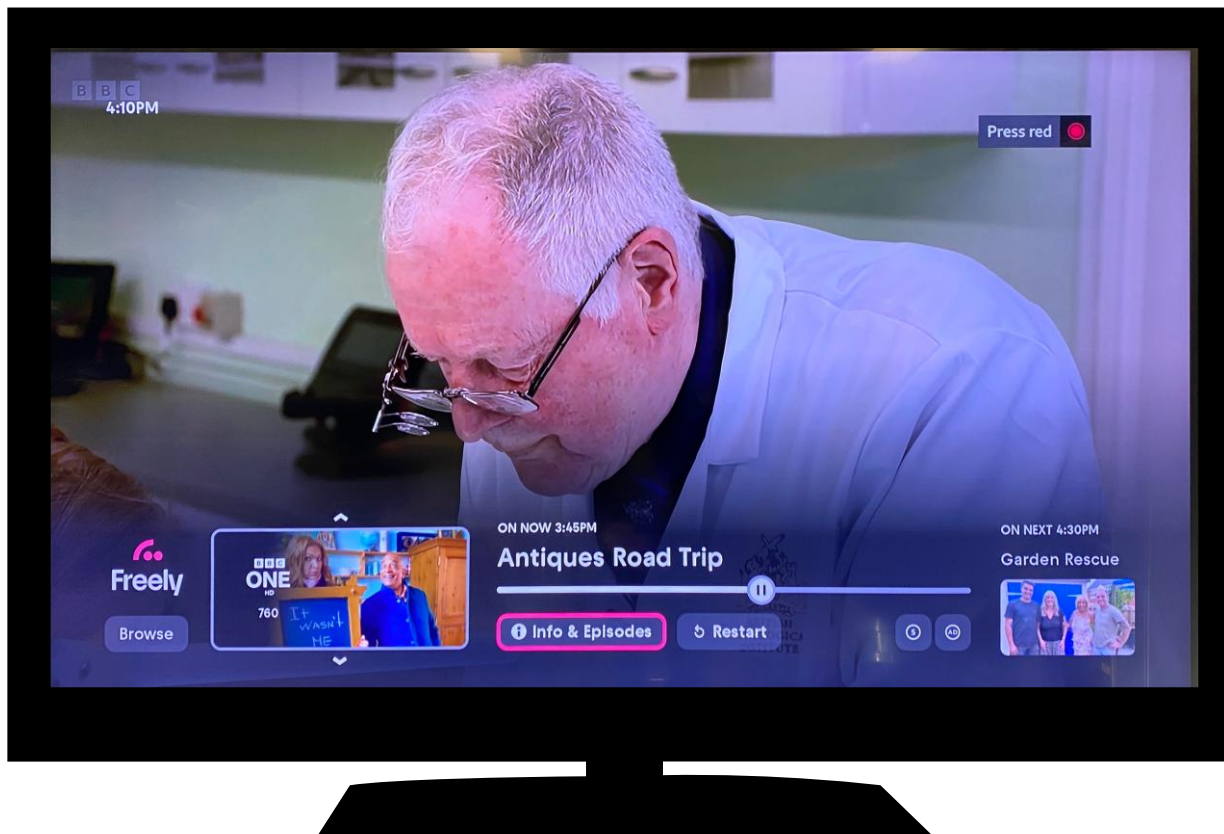

IP Linear Channels with an HbbTV Operator Application

14 November 2024 · Chris Poole

BBC
RESEARCH &
DEVELOPMENT

HbbTV
Op-app

Regular
HbbTV app

Op-app
TV player

HbbTV

Op-app

Regular
HbbTV app

Op-app
TV player

1. TV manages
whole channel list

#	Channel	Channel type
1	BBC ONE HD	DVB-T
2	BBC TWO HD	DVB-T
3	itv 1 HD	DVB-T
4	4 HD	DVB-T
5	5 HD	DVB-T
6	itv2	IP (op app)

HbbTV
stack

TV

TV

3. Op app presents IP linear channels

- Channel provider integration
- Can evolve over time
- Fast channel change
- Works with red button apps
- Fully featured player

- DVB DASH
- CDN failover
- Access services
- Authorisation
- DRM
- Ad insertion
- Telemetry